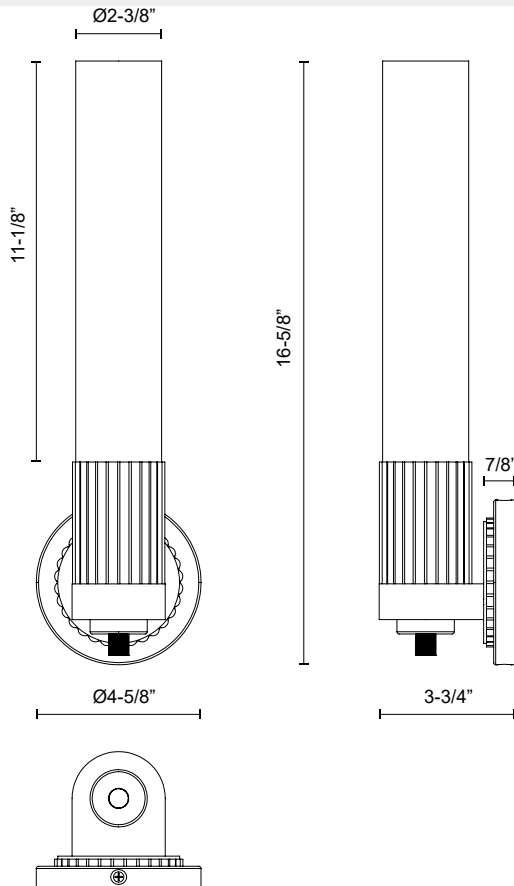

## RUE WV416101

FIXTURE DIMENSIONS	W4-5/8" x H16-5/8" x E3-3/4"
HEIGHT FROM CENTER	14-3/8"
EXTENSION	3-3/4"
LAMP TYPE	E26
MAX WATTAGE	60W
BULB QTY	1
BULBS INCLUDED	No
VOLTAGE	120V
MATERIAL	Steel
GLASS DETAILS	Glossy Opal Glass
ADA COMPLIANT	YES
LOCATION	Damp
CANOPY DIMENSIONS	D4-5/8" x E7/8"
PAINT FINISH	BG01; MB01; WB01;

[ D - Diameter, L - Length, W - Width, H - Height, E - Extension ]